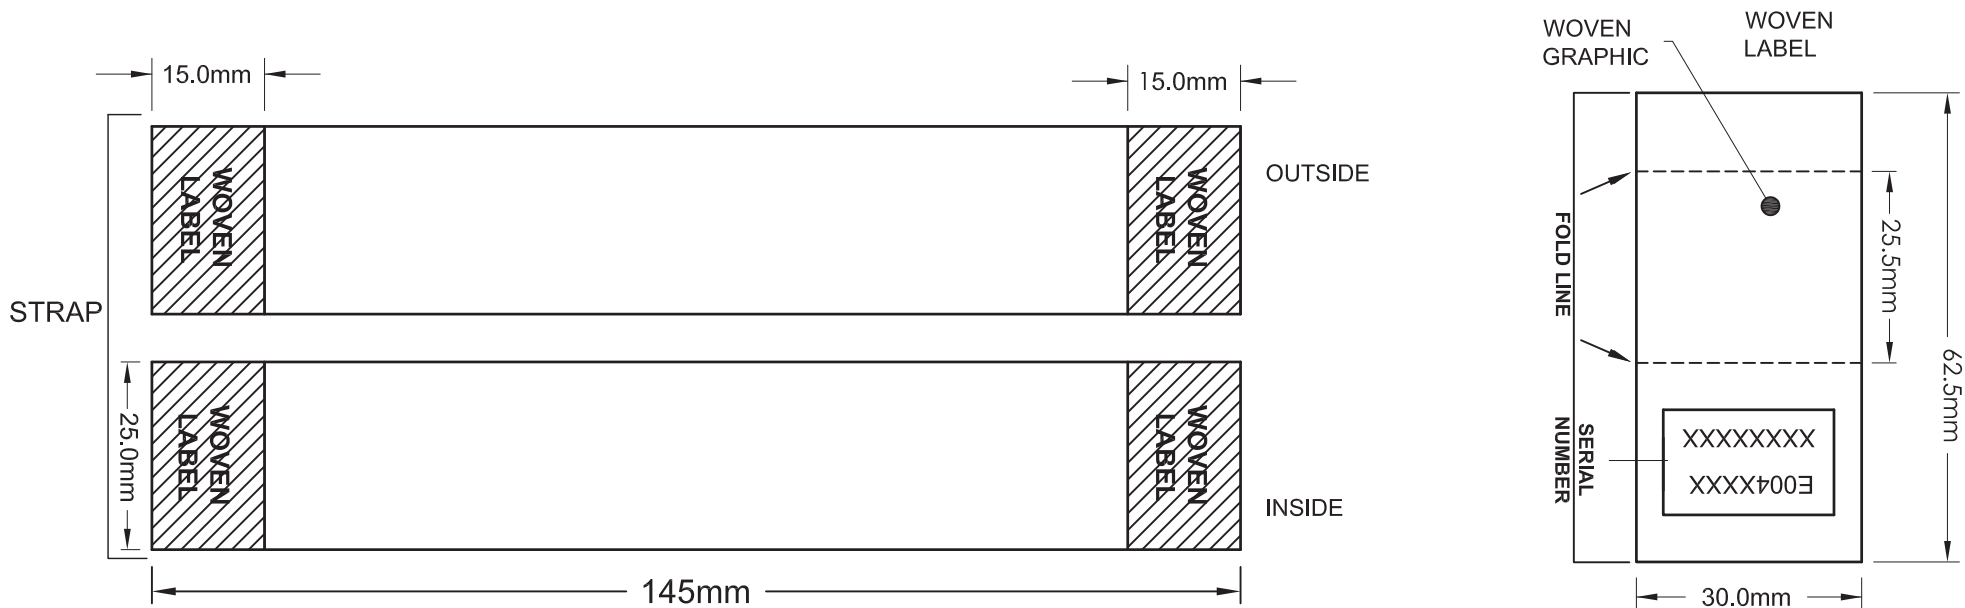

PDC SMART STRETCH RFID WRISTBANDS - 145mm

ARTWORK NUMBER- [REDACTED]

- ARTWORK SPECIFICATIONS:**
- OUTLINE ALL FONTS
 - ONLY VECTOR FILES ARE ACCEPTABLE (NO FLAT IMAGES)
 - ACCEPTABLE FILE FORMATS: AI, EPS, PDF
 - JPEG & PNG FILES ARE NOT ACCEPTABLE

Note: Inside artwork registration cannot be maintained and may be cut off during the manufacturing process. For best results, use repeating logos to broadcast artwork.

SERIALIZATION OPTIONS (check one)				
<input type="checkbox"/> OPTION 1 - Sequential Starting Number:	<input type="checkbox"/> OPTION 2 - Non Sequential Number of Characters:	<input type="checkbox"/> OPTION 3 - Customer File File must be provided to PDC	<input type="checkbox"/> OPTION 4 - UID UID Serialization Selected	<input type="checkbox"/> OPTION 5- NONE No Serialization
ENCODING OPTIONS				
HF			UHF	
MIFARE	MIFARE KEY STARTING BLOCK		EPC	STARTING EPC NUMBER OMIT LEADING/TRAILING ZEROS (Y/N)
USER MEMORY	STARTING BLOCK STARTING NUMBER		USER MEMORY	STARTING BLOCK STARTING NUMBER
	UID/SERIAL NUMBER MATCH FILE REQUIRED (Y/N)			TID/EPC/SERIAL NUMBER MATCH FILE REQUIRED (Y/N)